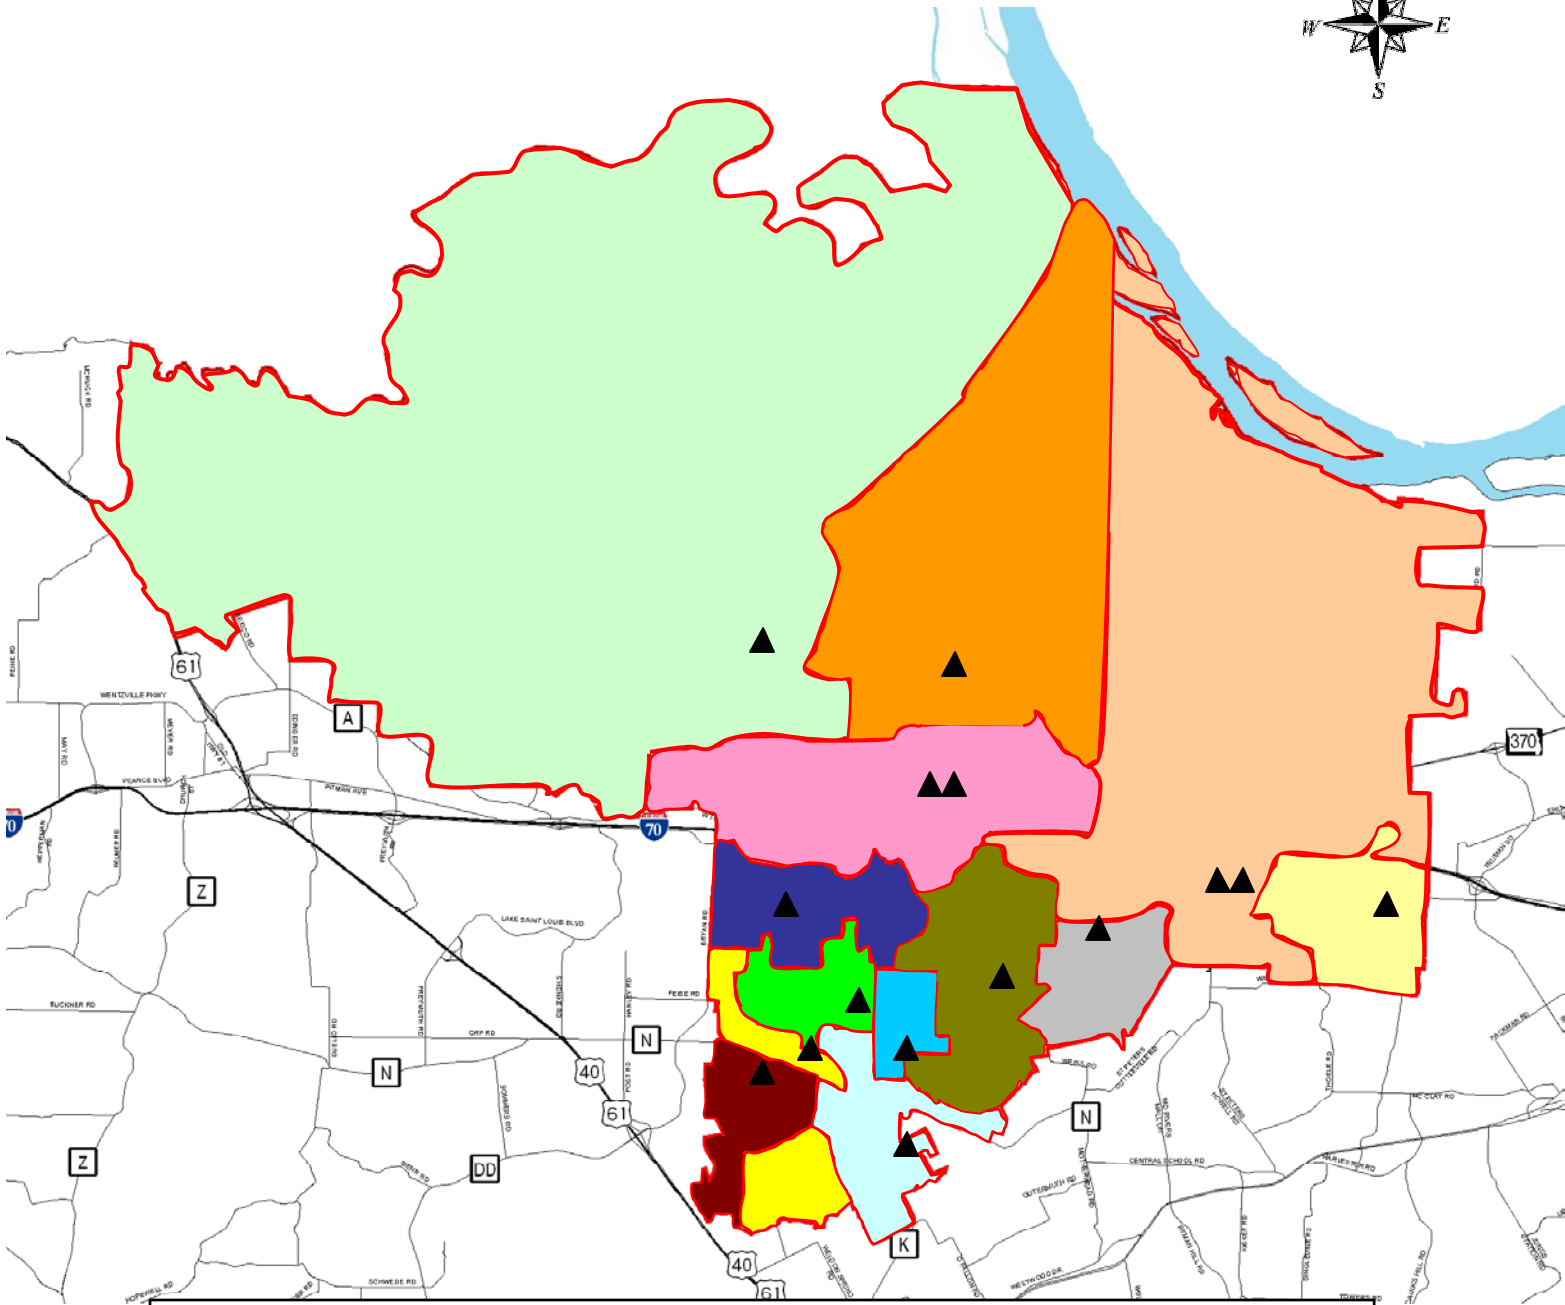

FORT ZUMWALT SCHOOL DISTRICT

Elementary School Attendance Boundaries

<u>Legend</u>		▲ - School Building
	Dardenne Elementary	
	Emge Elementary	
	Forest Park Elementary	
	Hawthorn Elementary	
	J.L. Mudd Elementary	
	Lewis & Clark Elementary	
	Mount Hope Elementary	
	Ostmann Elementary	
	Pheasant Point Elementary	
	Westhoff Elementary	